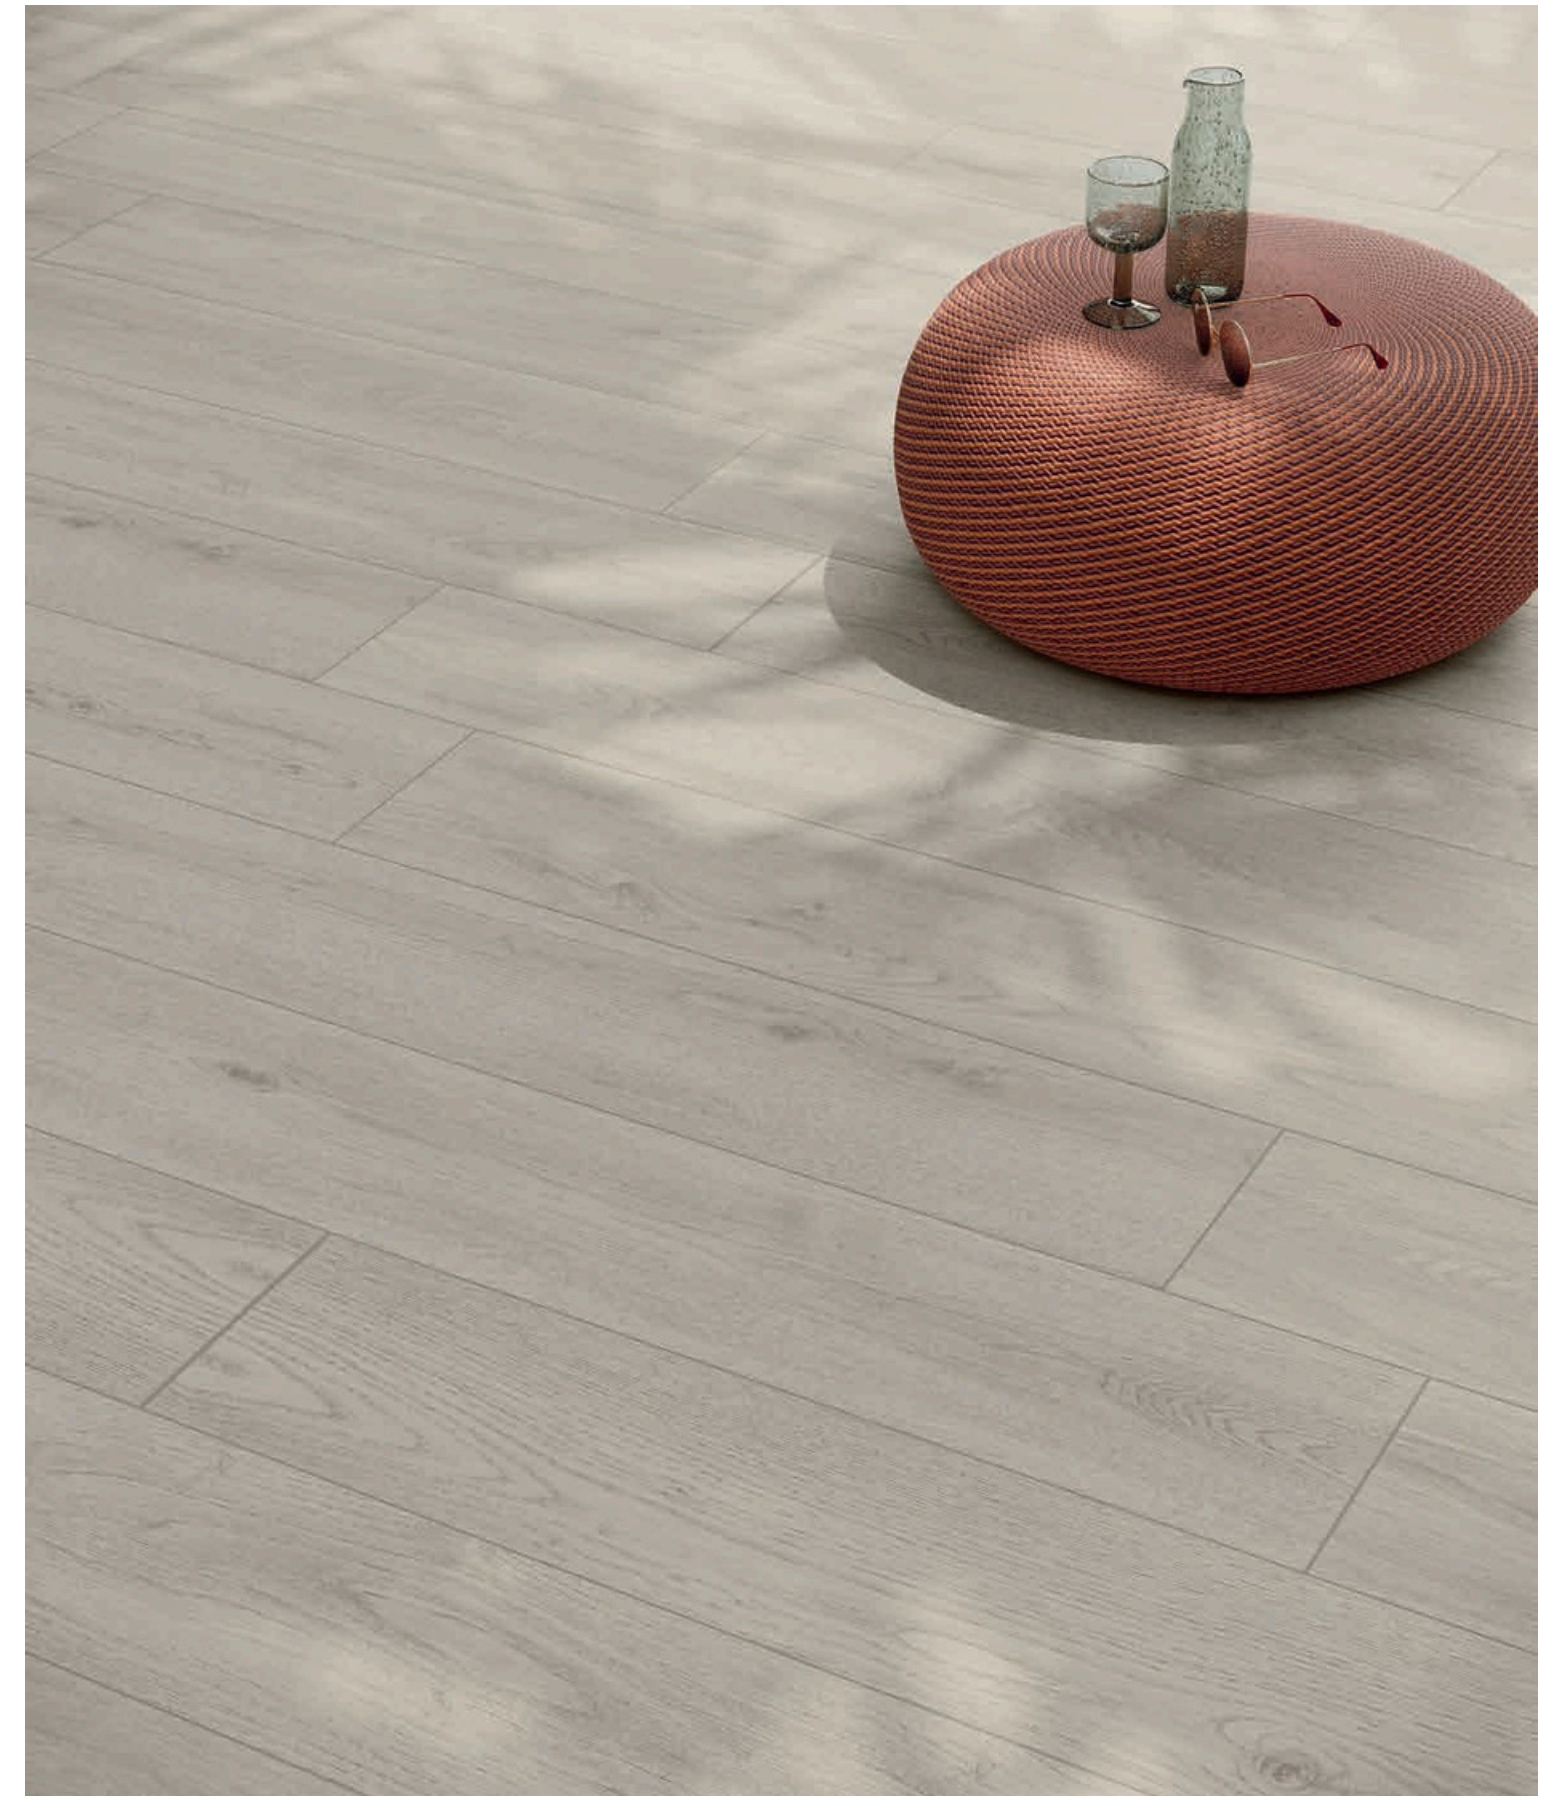

Gradone Lineare
40x120 20MM

- becco toro nat.
- becco toro rett.
- costa retta nat.
- costa retta rett.
- costa retta grafica.

Elemento L
15x120x420MM
nat.
rett.

● **DISPONIBILE IN TUTTI I COLORI** - Available in all colours - Disponible dans toutes les couleurs - In allen Farben erhältlich - Se comercializas en todos los colores