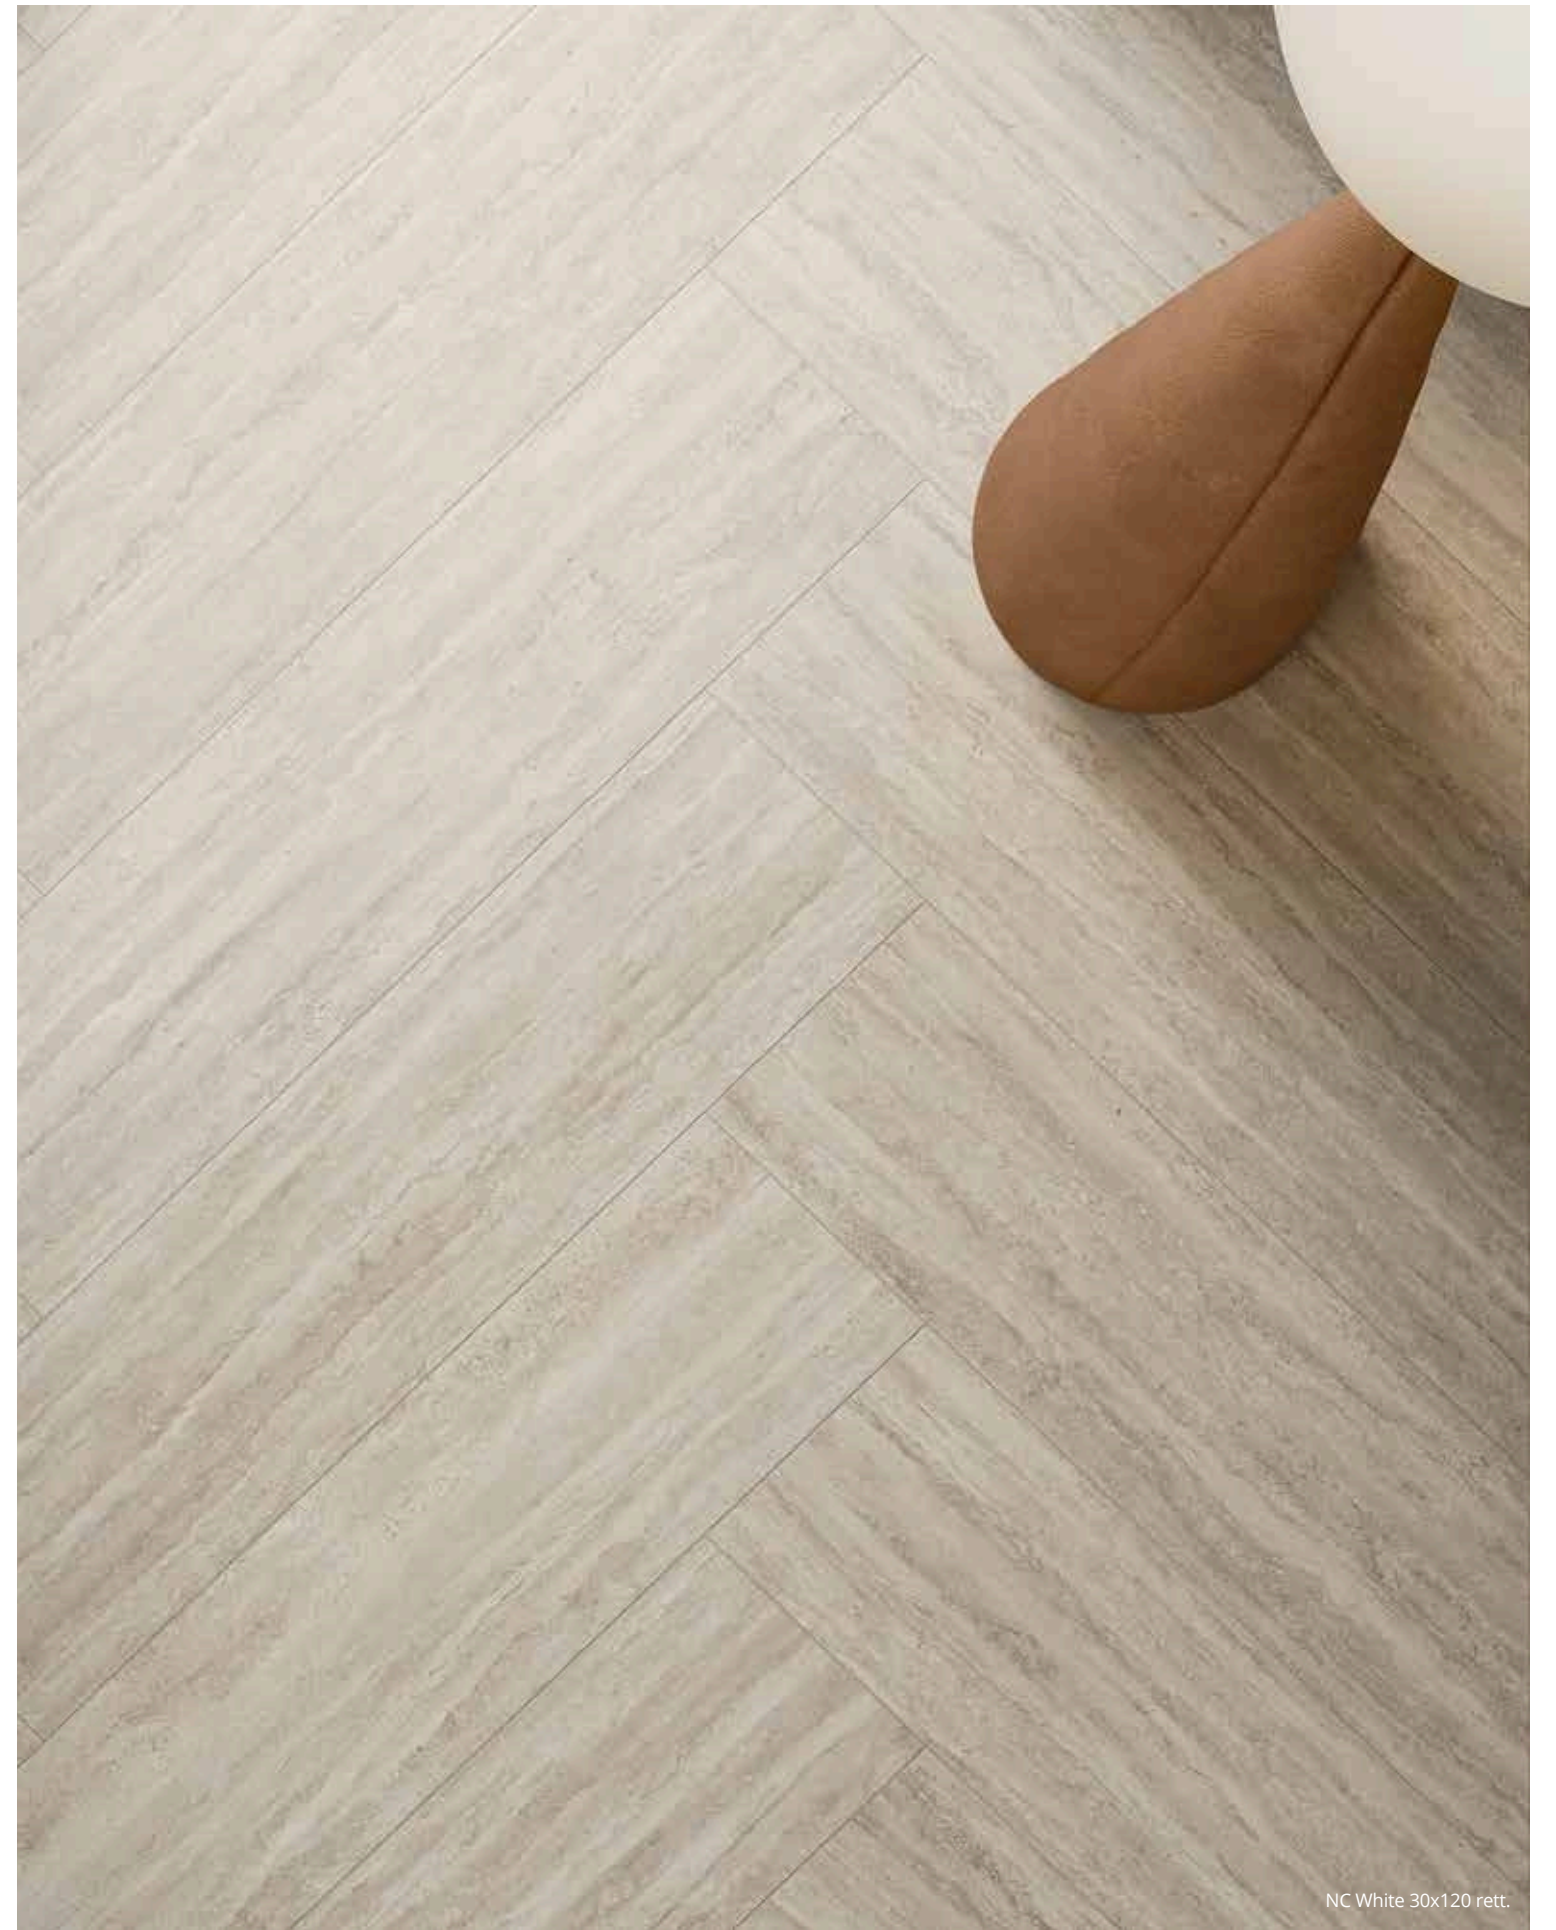

NC White 30x120 rett.